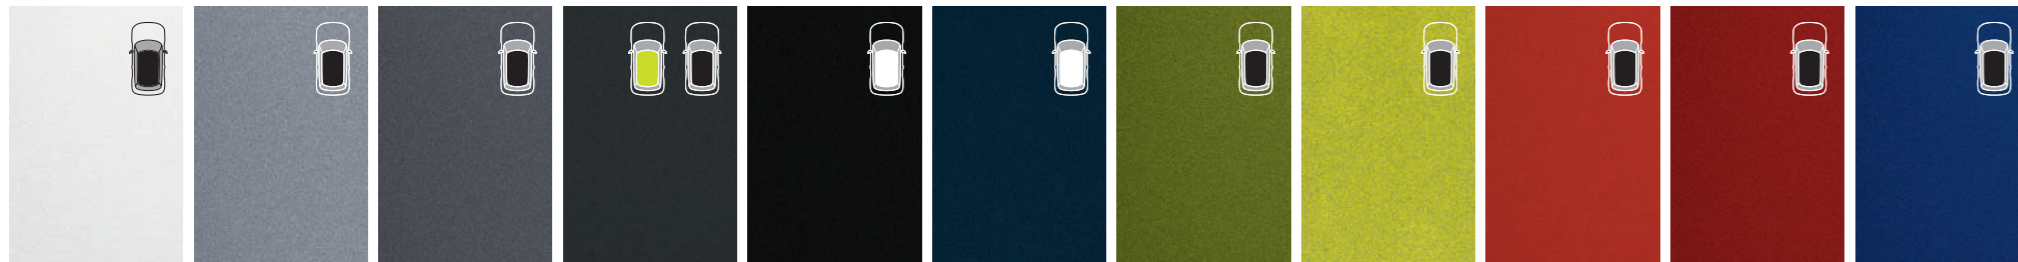

Exterior colors

Polar White Typhoon Silver Galactic Gray Cosmic Gray Phantom Black The Denim Exotic Green Acid Yellow Lava Orange Fiery Red Intense Blue

Specifications

Type		Gasoline 1.6
Engine type		Gamma 1.6 MPI
Displacement (cc)		1,591
Max. Power (ps / rpm)		123/6,300
Max. Torque (kg-m / rpm)		15.4/4,850
Brakes		
Front		Ventilated Disc
Rear		Drum/Solid Disc
Suspension		
Front		McPherson STRUT
Rear		CTBA
Tire		
		185/65R15, 205/55R17
Dimensions		
Head room (mm)	1st row / 2nd row	1,000 / 980
Leg room (mm)	1st row / 2nd row	1,050 / 870
Shoulder room (mm)	1st row / 2nd row	1,370 / 1,365

- Above values are based on internal testing results and are subject to change after final validation.
- Some of the equipment illustrated or described in this catalog may not be supplied as standard equipment and may be available at extra cost.
- Hyundai Motor Company reserves the right to change specifications and equipment without prior notice.
- The color plates shown may vary slightly from the actual colors due to the limitations of the printing process.
- Please consult your dealer for full information and availability on colors and trims.

Unit: mm, Track measurements are based on 205/55R17 tires.