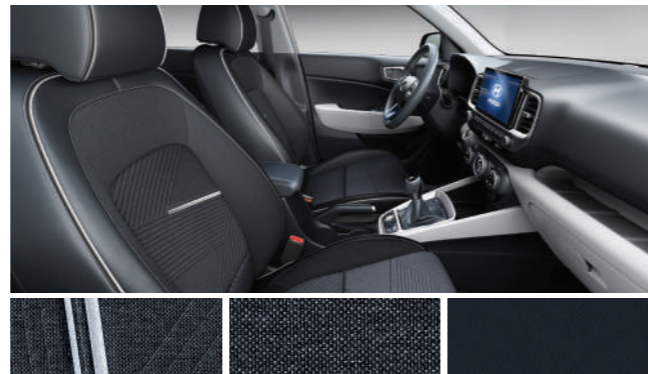

Meteor Blue Two-tone Interior(TOP)